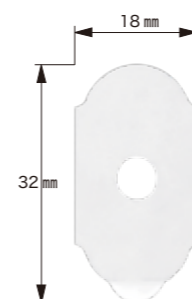

DV-170
Round shape

DV-172
Half-Eye

CPR-182
Horizon shape

CPR-183
Diamond

1 roll	1,000 pcs
10 pcsx10sheet	100 pcs

TP Blue Pad

The stretchable cushion layer easily fits high-curve lenses.

CPR-185-PL
Round shape

CPR-1714-PL
Small size

1 roll	1,000 pcs
10 pcsx10sheet	100 pcs

Secure Edge Plus

It is made of a strong material that can also handle hydrophobic lenses.

LS1712SP
Horizon shape

1 roll	1,000 pcs
10 pcsx10sheet	100 pcs

Hydro Edge

Made of stretch material, it fits well and is suitable for hydrophobic lenses.

CPR-SH82
Horizon shape

1 roll	1,000 pcs
10 pcsx10sheet	100 pcs

Protection seal / Clear edging mask (axis misalignment prevention seal)