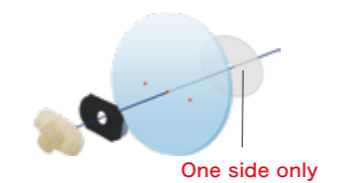

SH4025EX

10pcs x 10sheet	100pcs
-----------------	--------

How to use blocking pads and protection seals

Super Hydrophobic lenses

SIMON PAD
FLEX EDGE
Blue Edge Pad

+

SH4025EX

Both sides of lens

Hydrophobic lenses (1)

SIMON PAD
FLEX EDGE
Blue Edge Pad
TP Blue Pad

+

SPS4025
SPS3020 / SPS4030

Both sides of lens

Hydrophobic lenses (2)

Secure Edge Plus
Hydro Edge

+

SPS4025
SPS3020 / SPS4030

One side only

Multi-coated lenses

SIMON PAD
FLEX EDGE
Blue Edge Pad
Secure Edge Plus
Hydro Edge
TP Blue Pad