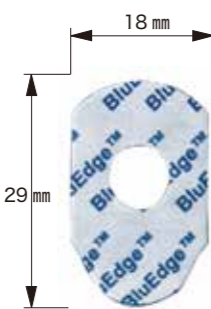

SIMON PAD (Secure Edge Pad)

This is our original traditional pad combining strong materials.

1712SE Horizon shape

1795SE Diamond

1 roll

10 sheet

1 roll	1,000 pcs
10 pcsx10sheet	100 pcs

FLEX EDGE

Good balance of quality and workability.

1712 SBH-FL
Horizon shape

1695 SBH-FL
Round shape

1795 SBH-FL
Diamond

1 roll	1,000 pcs
10 pcsx10sheet	100 pcs

Blue Edge Pad

The stretchable cushion layer easily fits high-curve lenses.

DV-170
Round shape

DV-172
Half-Eye

CPR-182
Horizon shape

CPR-183
Diamond

1 roll	1,000 pcs
10 pcsx10sheet	100 pcs

TP Blue Pad

The stretchable cushion layer easily fits high-curve lenses.

CPR-185-PL
Round shape

CPR-1714-PL
Small size

1 roll	1,000 pcs
10 pcsx10sheet	100 pcs

Secure Edge Plus

It is made of a strong material that can also handle hydrophobic lenses.

LS1712SP
Horizon shape

1 roll	1,000 pcs
10 pcsx10sheet	100 pcs