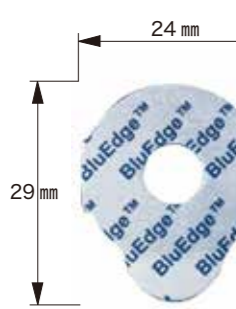

Good balance of quality and workability.

1712 SBH-FL
Horizon shape

1695 SBH-FL
Round shape

1795 SBH-FL
Diamond

1 roll	1,000 pcs
10 pcsx10sheet	100 pcs

Blue Edge Pad

The stretchable cushion layer easily fits high-curve lenses.

DV-170
Round shape

DV-172
Half-Eye

CPR-182
Horizon shape

CPR-183
Diamond

1 roll	1,000 pcs
10 pcsx10sheet	100 pcs

TP Blue Pad

The stretchable cushion layer easily fits high-curve lenses.

CPR-185-PL
Round shape

CPR-1714-PL
Small size

1 roll	1,000 pcs
10 pcsx10sheet	100 pcs

Secure Edge Plus

It is made of a strong material that can also handle hydrophobic lenses.

LS1712SP
Horizon shape

1 roll	1,000 pcs
10 pcsx10sheet	100 pcs

Hydro Edge

Made of stretch material, it fits well and is suitable for hydrophobic lenses.

CPR-SH82
Horizon shape

1 roll	1,000 pcs
10 pcsx10sheet	100 pcs

Protection seal / Clear edging mask (axis misalignment prevention seal)