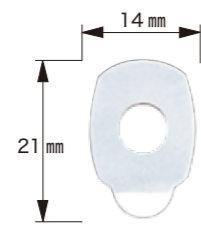

DV-170
Round shape

DV-172
Half-Eye

CPR-182
Horizon shape

CPR-183
Diamond

1 roll	1,000 pcs
10 pcsx10sheet	100 pcs

TP Blue Pad

The stretchable cushion layer easily fits high-curve lenses.

CPR-185-PL
Round shape

CPR-1714-PL
Small size

1 roll	1,000 pcs
10 pcsx10sheet	100 pcs

Secure Edge Plus

It is made of a strong material that can also handle hydrophobic lenses.

LS1712SP
Horizon shape

1 roll	1,000 pcs
10 pcsx10sheet	100 pcs

Hydro Edge

Made of stretch material, it fits well and is suitable for hydrophobic lenses.

CPR-SH82
Horizon shape

1 roll	1,000 pcs
10 pcsx10sheet	100 pcs

Protection seal / Clear edging mask (axis misalignment prevention seal)