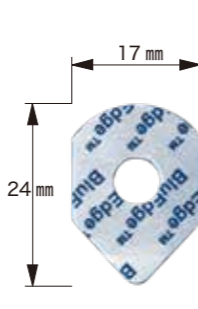

Good balance of quality and workability.

1712 SBH-FL
Horizon shape

1695 SBH-FL
Round shape

1795 SBH-FL
Diamond

1 roll	1,000 pcs
10 pcsx10sheet	100 pcs

Blue Edge Pad

The stretchable cushion layer easily fits high-curve lenses.

DV-170
Round shape

DV-172
Half-Eye

CPR-182
Horizon shape

CPR-183
Diamond

1 roll	1,000 pcs
10 pcsx10sheet	100 pcs

TP Blue Pad

The stretchable cushion layer easily fits high-curve lenses.

CPR-185-PL
Round shape

CPR-1714-PL
Small size

1 roll	1,000 pcs
10 pcsx10sheet	100 pcs

Secure Edge Plus

It is made of a strong material that can also handle hydrophobic lenses.

LS1712SP
Horizon shape

1 roll	1,000 pcs
10 pcsx10sheet	100 pcs

Hydro Edge

Made of stretch material, it fits well and is suitable for hydrophobic lenses.

CPR-SH82
Horizon shape

1 roll	1,000 pcs
10 pcsx10sheet	100 pcs

Protection seal / Clear edging mask (axis misalignment prevention seal)