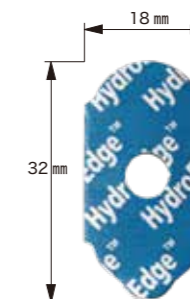

DV-170
Round shape

DV-172
Half-Eye

CPR-182
Horizon shape

CPR-183
Diamond

1 roll	1,000 pcs
10 pcsx10sheet	100 pcs

TP Blue Pad

The stretchable cushion layer easily fits high-curve lenses.

CPR-185-PL
Round shape

CPR-1714-PL
Small size

1 roll	1,000 pcs
10 pcsx10sheet	100 pcs

Secure Edge Plus

It is made of a strong material that can also handle hydrophobic lenses.

LS1712SP
Horizon shape

1 roll	1,000 pcs
10 pcsx10sheet	100 pcs

Hydro Edge

Made of stretch material, it fits well and is suitable for hydrophobic lenses.

CPR-SH82
Horizon shape

1 roll	1,000 pcs
10 pcsx10sheet	100 pcs

Protection seal / Clear edging mask (axis misalignment prevention seal)