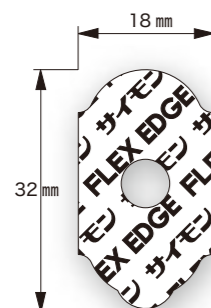

SIMON PAD (Secure Edge Pad)

This is our original traditional pad combining strong materials.

1712SE Horizon shape

1795SE Diamond

1 roll

10 sheet

1 roll	1,000 pcs
10 pcsx10sheet	100 pcs

FLEX EDGE

Good balance of quality and workability.

1712 SBH-FL
Horizon shape

1695 SBH-FL
Round shape

1795 SBH-FL
Diamond

1 roll	1,000 pcs
10 pcsx10sheet	100 pcs

Blue Edge Pad

The stretchable cushion layer easily fits high-curve lenses.

DV-170
Round shape

DV-172
Half-Eye

CPR-182
Horizon shape

CPR-183
Diamond

1 roll	1,000 pcs
10 pcsx10sheet	100 pcs

TP Blue Pad

The stretchable cushion layer easily fits high-curve lenses.

CPR-185-PL
Round shape

CPR-1714-PL
Small size

1 roll	1,000 pcs
10 pcsx10sheet	100 pcs

Secure Edge Plus

It is made of a strong material that can also handle hydrophobic lenses.

LS1712SP
Horizon shape

1 roll	1,000 pcs
10 pcsx10sheet	100 pcs