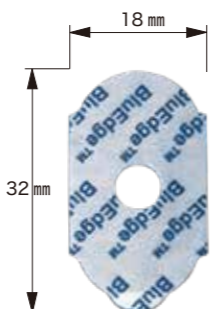

Good balance of quality and workability.

1712 SBH-FL
Horizon shape

1695 SBH-FL
Round shape

1795 SBH-FL
Diamond

1 roll	1,000 pcs
10 pcsx10sheet	100 pcs

Blue Edge Pad

The stretchable cushion layer easily fits high-curve lenses.

DV-170
Round shape

DV-172
Half-Eye

CPR-182
Horizon shape

CPR-183
Diamond

1 roll	1,000 pcs
10 pcsx10sheet	100 pcs

TP Blue Pad

The stretchable cushion layer easily fits high-curve lenses.

CPR-185-PL
Round shape

CPR-1714-PL
Small size

1 roll	1,000 pcs
10 pcsx10sheet	100 pcs

Secure Edge Plus

It is made of a strong material that can also handle hydrophobic lenses.

LS1712SP
Horizon shape

1 roll	1,000 pcs
10 pcsx10sheet	100 pcs

Hydro Edge

Made of stretch material, it fits well and is suitable for hydrophobic lenses.

CPR-SH82
Horizon shape

1 roll	1,000 pcs
10 pcsx10sheet	100 pcs

Protection seal / Clear edging mask (axis misalignment prevention seal)