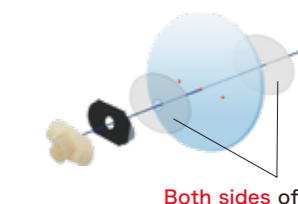

SH4025EX

10pcs x 10sheet	100pcs
-----------------	--------

How to use blocking pads and protection seals

Super Hydrophobic lenses

SIMON PAD
FLEX EDGE
Blue Edge Pad

+

SH4025EX

Both sides of lens

Hydrophobic lenses (1)

SIMON PAD
FLEX EDGE
Blue Edge Pad
TP Blue Pad

+

SPS4025
SPS3020 / SPS4030

Both sides of lens

Hydrophobic lenses (2)

Secure Edge Plus
Hydro Edge

+

SPS4025
SPS3020 / SPS4030

One side only

Multi-coated lenses

SIMON PAD
FLEX EDGE
Blue Edge Pad
Secure Edge Plus
Hydro Edge
TP Blue Pad