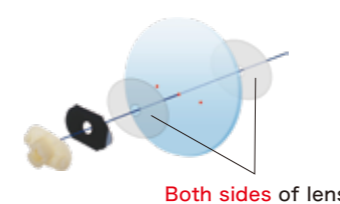

SH4025EX

10pcs x 10sheet	100pcs
-----------------	--------

How to use blocking pads and protection seals

Super Hydrophobic lenses

SIMON PAD
FLEX EDGE
Blue Edge Pad

+

SH4025EX

Both sides of lens

Hydrophobic lenses (1)

SIMON PAD
FLEX EDGE
Blue Edge Pad
TP Blue Pad

+

SPS4025
SPS3020 / SPS4030

Both sides of lens

Hydrophobic lenses (2)

Secure Edge Plus
Hydro Edge

+

SPS4025
SPS3020 / SPS4030

One side only

Multi-coated lenses

SIMON PAD
FLEX EDGE
Blue Edge Pad
Secure Edge Plus
Hydro Edge
TP Blue Pad