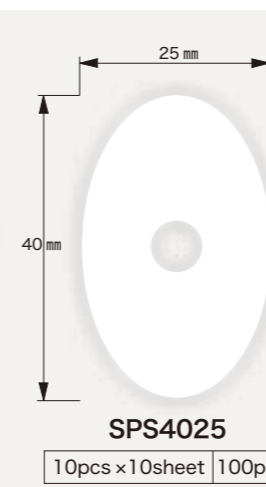

SPS4030

4pcs x 50sheet	200pcs

SPS4025