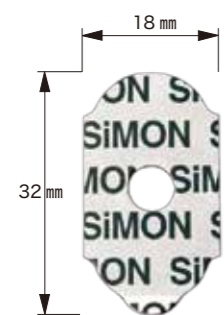

SIMON PAD (Secure Edge Pad)

This is our original traditional pad combining strong materials.

1712SE Horizon shape

1795SE Diamond

1 roll

10 sheet

1 roll	1,000 pcs
10 pcsx10sheet	100 pcs

FLEX EDGE

Good balance of quality and workability.

1712 SBH-FL
Horizon shape

1695 SBH-FL
Round shape

1795 SBH-FL
Diamond

1 roll	1,000 pcs
10 pcsx10sheet	100 pcs

Blue Edge Pad

The stretchable cushion layer easily fits high-curve lenses.

DV-170
Round shape

DV-172
Half-Eye

CPR-182
Horizon shape

CPR-183
Diamond

1 roll	1,000 pcs
10 pcsx10sheet	100 pcs

TP Blue Pad

The stretchable cushion layer easily fits high-curve lenses.

CPR-185-PL
Round shape

CPR-1714-PL
Small size

1 roll	1,000 pcs
10 pcsx10sheet	100 pcs

Secure Edge Plus

It is made of a strong material that can also handle hydrophobic lenses.

LS1712SP
Horizon shape

1 roll	1,000 pcs
10 pcsx10sheet	100 pcs