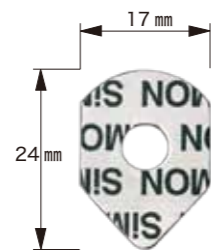

SIMON PAD (Secure Edge Pad)

This is our original traditional pad combining strong materials.

1712SE Horizon shape

1795SE Diamond

1 roll

10 sheet

1 roll	1,000 pcs
10 pcsx10sheet	100 pcs

FLEX EDGE

Good balance of quality and workability.

1712 SBH-FL
Horizon shape

1695 SBH-FL
Round shape

1795 SBH-FL
Diamond

1 roll	1,000 pcs
10 pcsx10sheet	100 pcs

Blue Edge Pad

The stretchable cushion layer easily fits high-curve lenses.

DV-170
Round shape

DV-172
Half-Eye

CPR-182
Horizon shape

CPR-183
Diamond

1 roll	1,000 pcs
10 pcsx10sheet	100 pcs

TP Blue Pad

The stretchable cushion layer easily fits high-curve lenses.

CPR-185-PL
Round shape

CPR-1714-PL
Small size

1 roll	1,000 pcs
10 pcsx10sheet	100 pcs

Secure Edge Plus

It is made of a strong material that can also handle hydrophobic lenses.

LS1712SP
Horizon shape

1 roll	1,000 pcs
10 pcsx10sheet	100 pcs