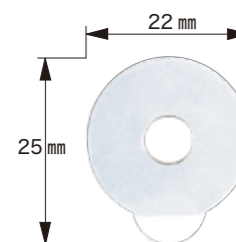

DV-170
Round shape

DV-172
Half-Eye

CPR-182
Horizon shape

CPR-183
Diamond

1 roll	1,000 pcs
10 pcsx10sheet	100 pcs

TP Blue Pad

The stretchable cushion layer easily fits high-curve lenses.

CPR-185-PL
Round shape

CPR-1714-PL
Small size

1 roll	1,000 pcs
10 pcsx10sheet	100 pcs

Secure Edge Plus

It is made of a strong material that can also handle hydrophobic lenses.

LS1712SP
Horizon shape

1 roll	1,000 pcs
10 pcsx10sheet	100 pcs

Hydro Edge

Made of stretch material, it fits well and is suitable for hydrophobic lenses.

CPR-SH82
Horizon shape

1 roll	1,000 pcs
10 pcsx10sheet	100 pcs

Protection seal / Clear edging mask (axis misalignment prevention seal)