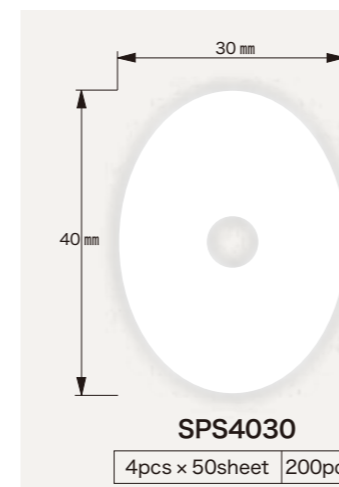

Protection seal / Clear edging mask (axis misalignment prevention seal)

For Hydrophobic lenses

SPS4030

4pcs x 50sheet	200pcs