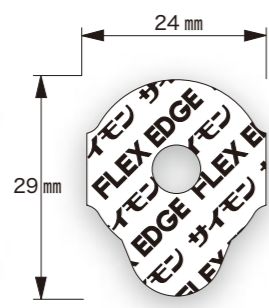

SIMON PAD (Secure Edge Pad)

This is our original traditional pad combining strong materials.

1712SE Horizon shape

1795SE Diamond

1 roll

10 sheet

1 roll	1,000 pcs
10 pcsx10sheet	100 pcs

FLEX EDGE

Good balance of quality and workability.

1712 SBH-FL
Horizon shape

1695 SBH-FL
Round shape

1795 SBH-FL
Diamond

1 roll	1,000 pcs
10 pcsx10sheet	100 pcs

Blue Edge Pad

The stretchable cushion layer easily fits high-curve lenses.

DV-170
Round shape

DV-172
Half-Eye

CPR-182
Horizon shape

CPR-183
Diamond

1 roll	1,000 pcs
10 pcsx10sheet	100 pcs

TP Blue Pad

The stretchable cushion layer easily fits high-curve lenses.

CPR-185-PL
Round shape

CPR-1714-PL
Small size

1 roll	1,000 pcs
10 pcsx10sheet	100 pcs

Secure Edge Plus

It is made of a strong material that can also handle hydrophobic lenses.

LS1712SP
Horizon shape

1 roll	1,000 pcs
10 pcsx10sheet	100 pcs