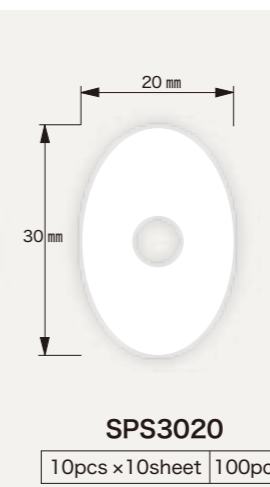

For Hydrophobic lenses

SPS4030

4pcs x 50sheet	200pcs
----------------	--------

SPS4025

10pcs x 10sheet	100pcs
-----------------	--------

SPS3020

10pcs x 10sheet	100pcs
-----------------	--------

For Super Hydrophobic lenses

SH4025EX

10pcs x 10sheet	100pcs
-----------------	--------

How to use blocking pads and protection seals

Super Hydrophobic lenses

SIMON PAD
FLEX EDGE
Blue Edge Pad

+

SH4025EX

Both sides of lens