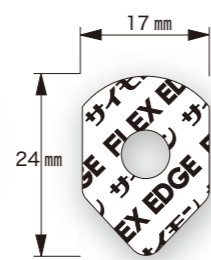

SIMON PAD (Secure Edge Pad)

This is our original traditional pad combining strong materials.

1712SE Horizon shape

1795SE Diamond

1 roll

10 sheet

1 roll	1,000 pcs
10 pcsx10sheet	100 pcs

FLEX EDGE

Good balance of quality and workability.

1712 SBH-FL
Horizon shape

1695 SBH-FL
Round shape

1795 SBH-FL
Diamond

1 roll	1,000 pcs
10 pcsx10sheet	100 pcs

Blue Edge Pad

The stretchable cushion layer easily fits high-curve lenses.

DV-170
Round shape

DV-172
Half-Eye

CPR-182
Horizon shape

CPR-183
Diamond

1 roll	1,000 pcs
10 pcsx10sheet	100 pcs

TP Blue Pad

The stretchable cushion layer easily fits high-curve lenses.

CPR-185-PL
Round shape

CPR-1714-PL
Small size

1 roll	1,000 pcs
10 pcsx10sheet	100 pcs

Secure Edge Plus

It is made of a strong material that can also handle hydrophobic lenses.

LS1712SP
Horizon shape

1 roll	1,000 pcs
10 pcsx10sheet	100 pcs